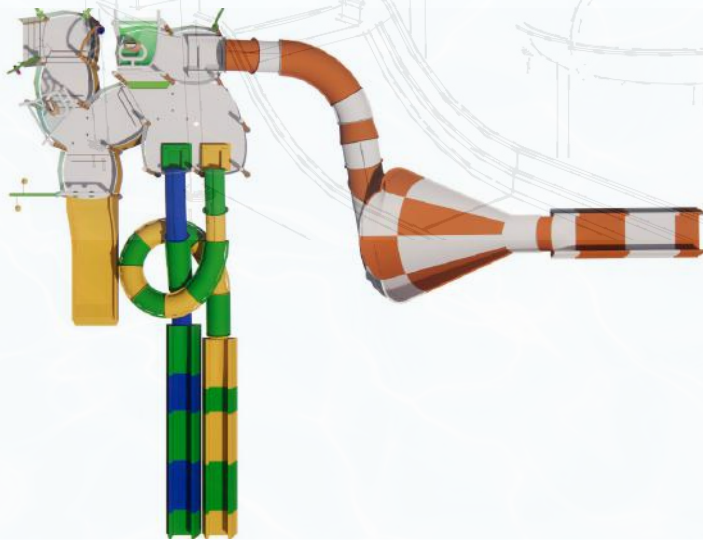

# BAMBOO MADNESS

## SPECIFICATIONS

<b>SERIES</b>	<b>MEDIUM MODELS</b>
<b>AREA</b>	<b>22 x 28 METERS</b>
<b>HEIGHT</b>	<b>6.8 METERS</b>
<b>PLATFORMS</b>	<b>8 HEIGHTS</b>
<b>SLIDES</b>	<b>2 x TUBE Ø800, FAMILY SLIDE CONESLIDE</b>
<b>OPTIONS</b>	<b>THEMING, AQUASMASH, ACTIVATOR BUTTONS, SPLASH ITEMS</b>
<b>PUMP CAP.</b>	<b>250+ M<sup>3</sup>/H</b>
<b>POOL TYPE</b>	<b>DRY AND STANDING WATER</b>